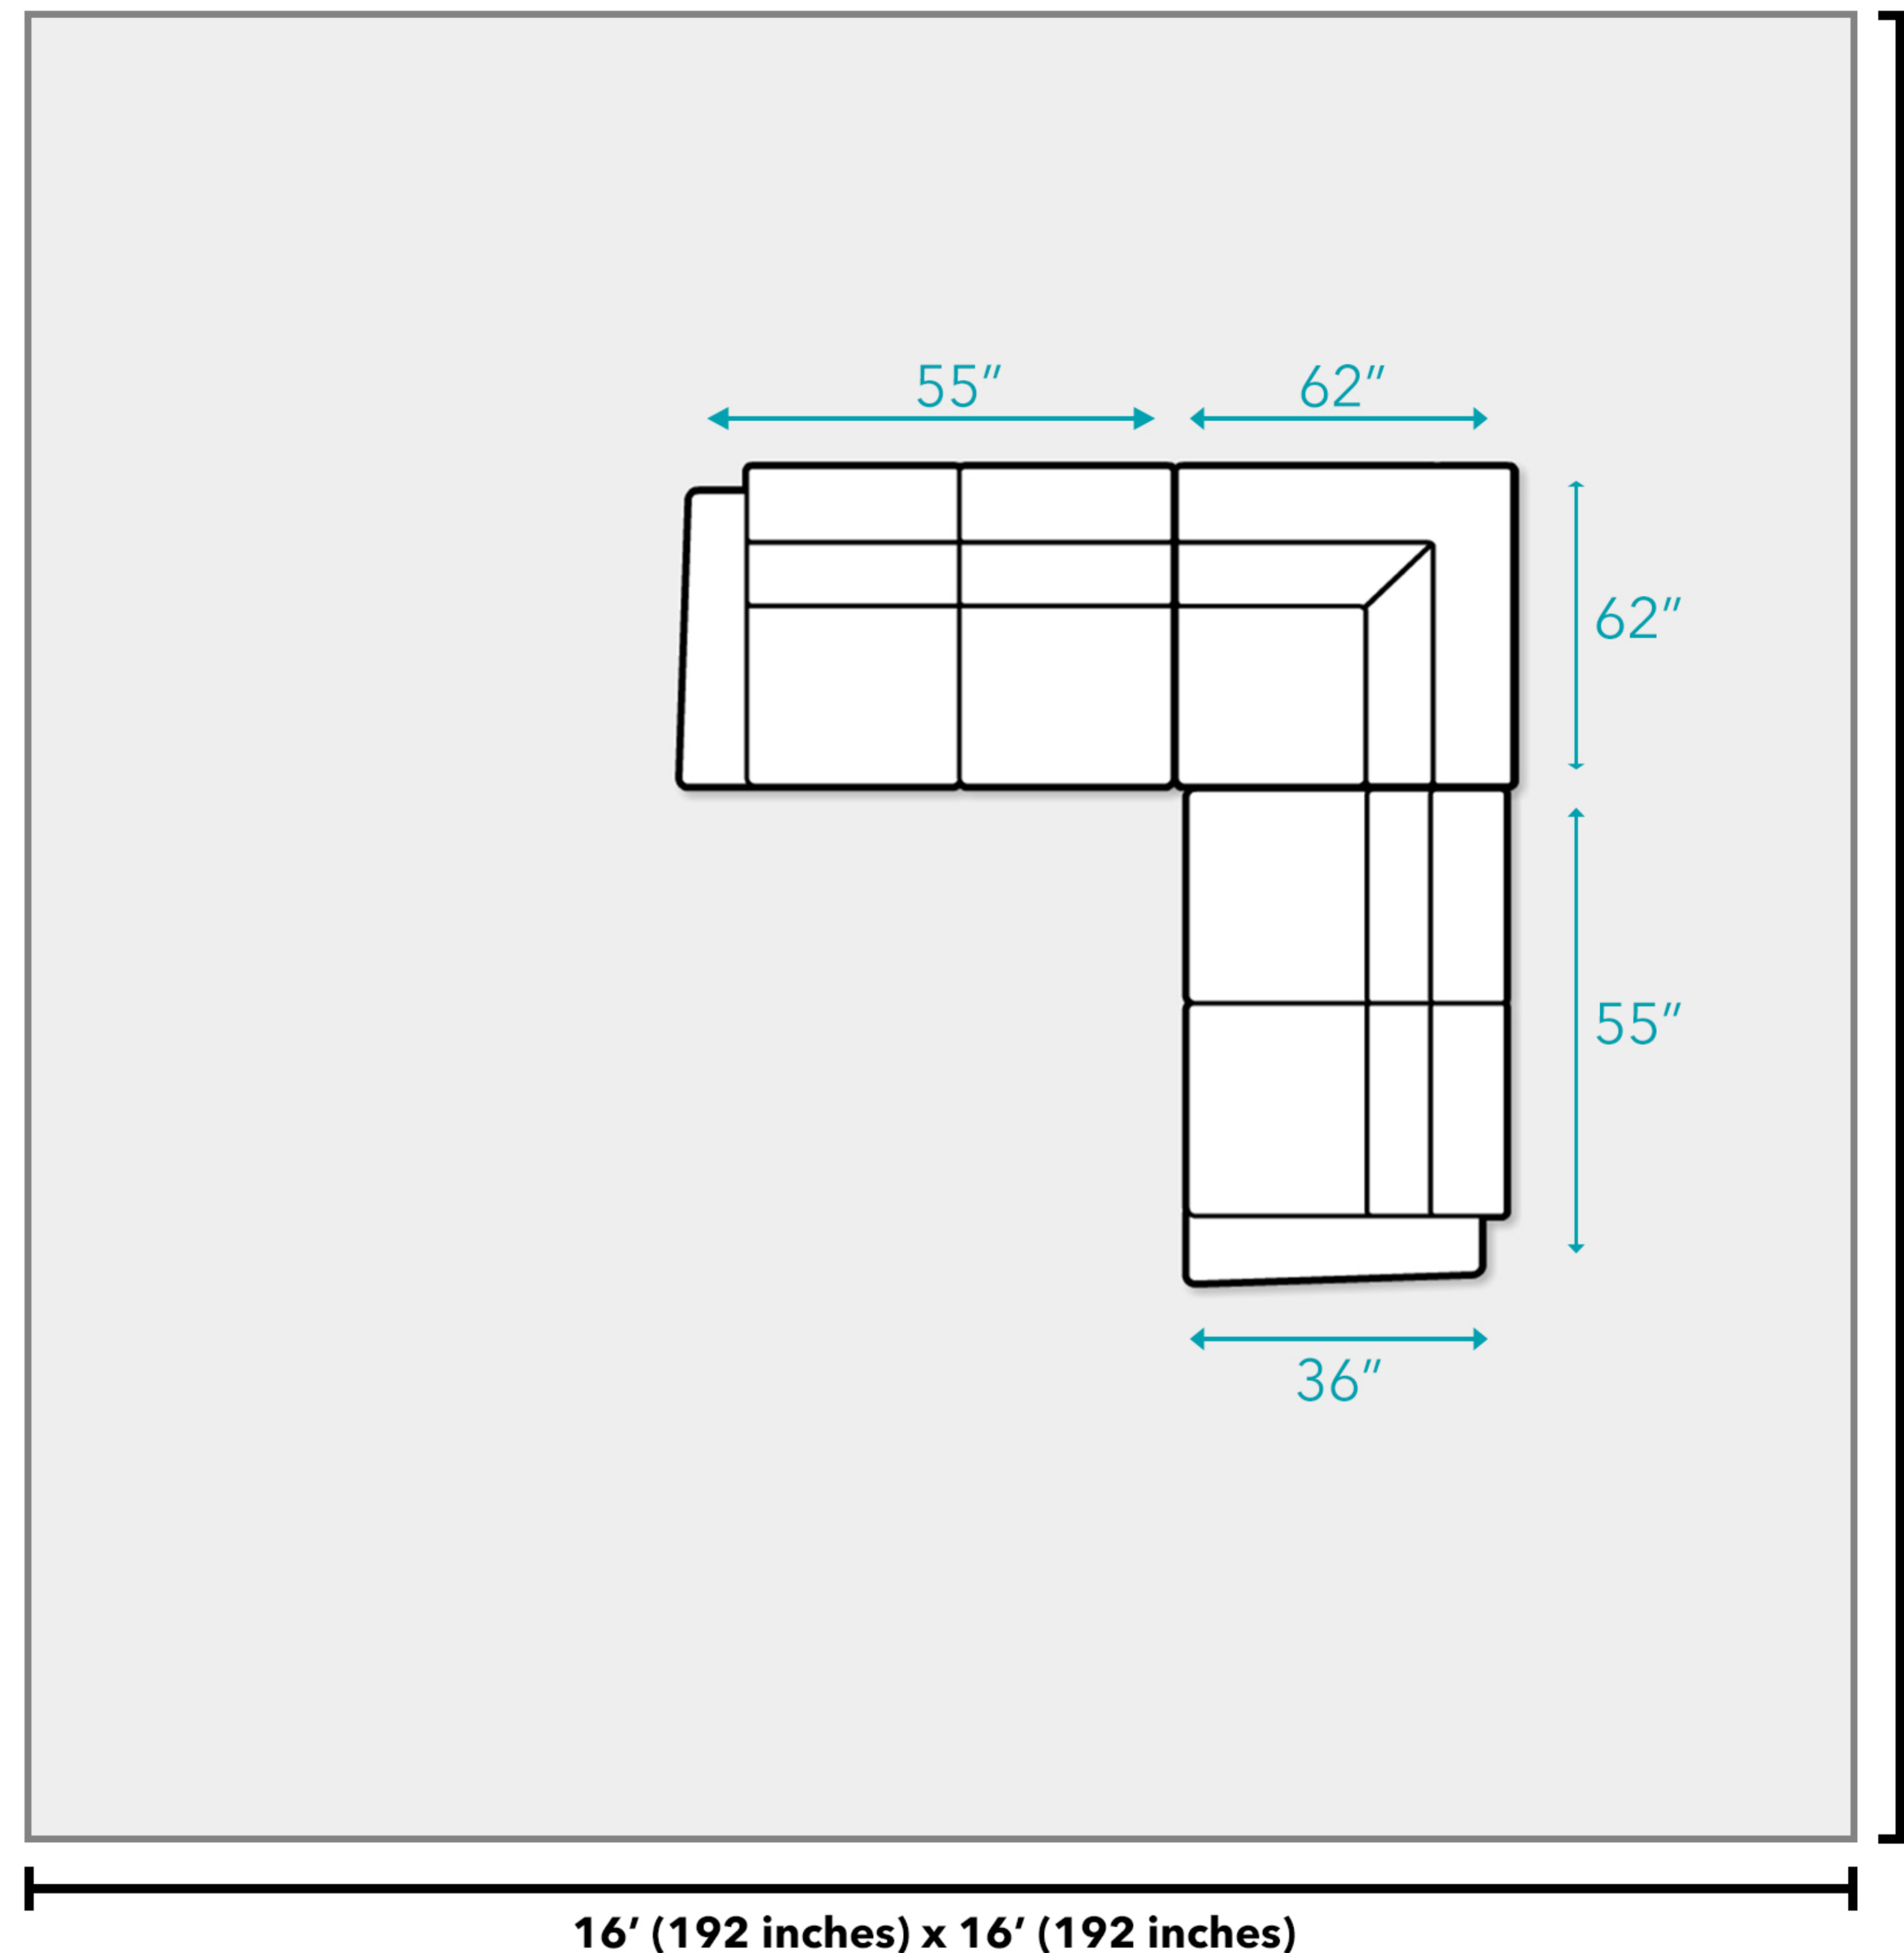

Blakely Top Grain Leather Sectional

Overall Dimensions:

- Sectional: 142" W x 39" D x 36" H
- Left-Facing Section: 55" W x 36" D x 36" H
- Corner Section: 62" W x 39" D x 36" H
- Right-Facing Section: 55" W x 36" D x 36" H
- Right armrest to back wall of corner: 103" L

Additional Dimensions:

- Seat cushions are 22" deep
- Seat cushions are 20" high off the ground
- Legs are 3" tall

Door width required for delivery: 33"

Floor Plan

National Average Living Room Size

As of 2017, Dimensions Guide estimates that the average living room is a 16x16 foot square. Depending on the size of your home, including the number of people in your household, it may make sense for your living room to be a different size or shape. All measurements are approximate and are provided for informational purposes only.