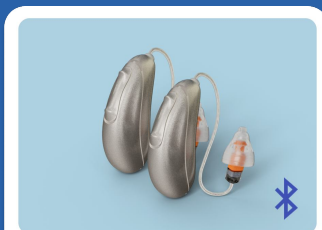

Audicus Product at Member-Exclusive Prices

Ultimate Performance

Omni 2

\$1798 / pair

Rechargeable

Made-for-All Bluetooth

Excels even in the most noisy and challenging settings—plus all the latest features.

Advanced Performance

Spirit 2

\$1598 / pair

Rechargeable

Made-for-All Bluetooth

Great for active and casual settings—like restaurants, travel, work, worship, and outdoors.

Essential Performance

Wave 2

\$1398 / pair

Battery

Made-for-All Bluetooth

Great for casual settings—like watching your favorite TV shows and hosting friends at home.

Invisible Performance

Mini

\$2298 / pair

Battery

Discreet performance—compact in a micro, nearly invisible, audiology-grade hearing aid.