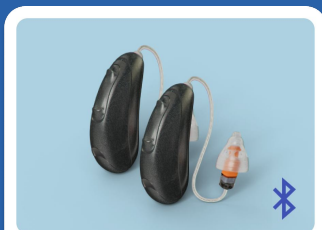

Audicus Product at Member-Exclusive Prices

Ultimate Performance

Omni 2

\$1798 / pair

Rechargeable

Made-for-All Bluetooth

Excels even in the most noisy and challenging settings—plus all the latest features.

Advanced Performance

Spirit 2

\$1598 / pair

Rechargeable

Made-for-All Bluetooth

Great for active and casual settings—like restaurants, travel, work, worship, and outdoors.

Essential Performance

Wave 2

\$1398 / pair

Battery

Made-for-All Bluetooth

Great for casual settings—like watching your favorite TV shows and hosting friends at home.

Invisible Performance

Mini

\$2298 / pair

Battery

Discreet performance—compact in a micro, nearly invisible, audiology-grade hearing aid.