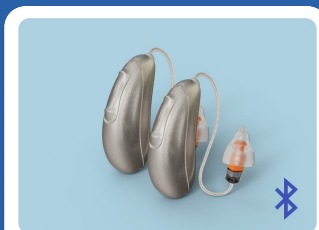

Audicus Product at Member-Exclusive Prices

BEST OF
CNET
20
24

Ultimate Performance

Omni 2

\$1798 / pair

Rechargeable

Made-for-All Bluetooth

Excels even in the most noisy and challenging settings—plus all the latest features.

Advanced Performance

Spirit 2

\$1598 / pair

Rechargeable

Made-for-All Bluetooth

Great for active and casual settings—like restaurants, travel, work, worship, and outdoors.

Essential Performance

Wave 2

Discreet performance—compact in a micro, nearly invisible, audiology-grade hearing aid.

The Audicus Difference

Premium Hearing Aids

Top-tier hearing devices at member exclusive pricing

Lifetime Audiology Care