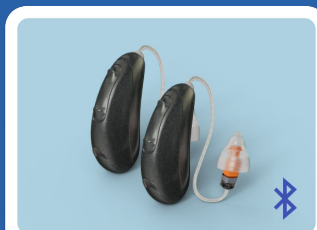

Advanced Performance

Spirit 2

\$1598 / pair

Rechargeable

Made-for-All Bluetooth

Great for active and casual settings—like restaurants, travel, work, worship, and outdoors.

Essential Performance

Wave 2