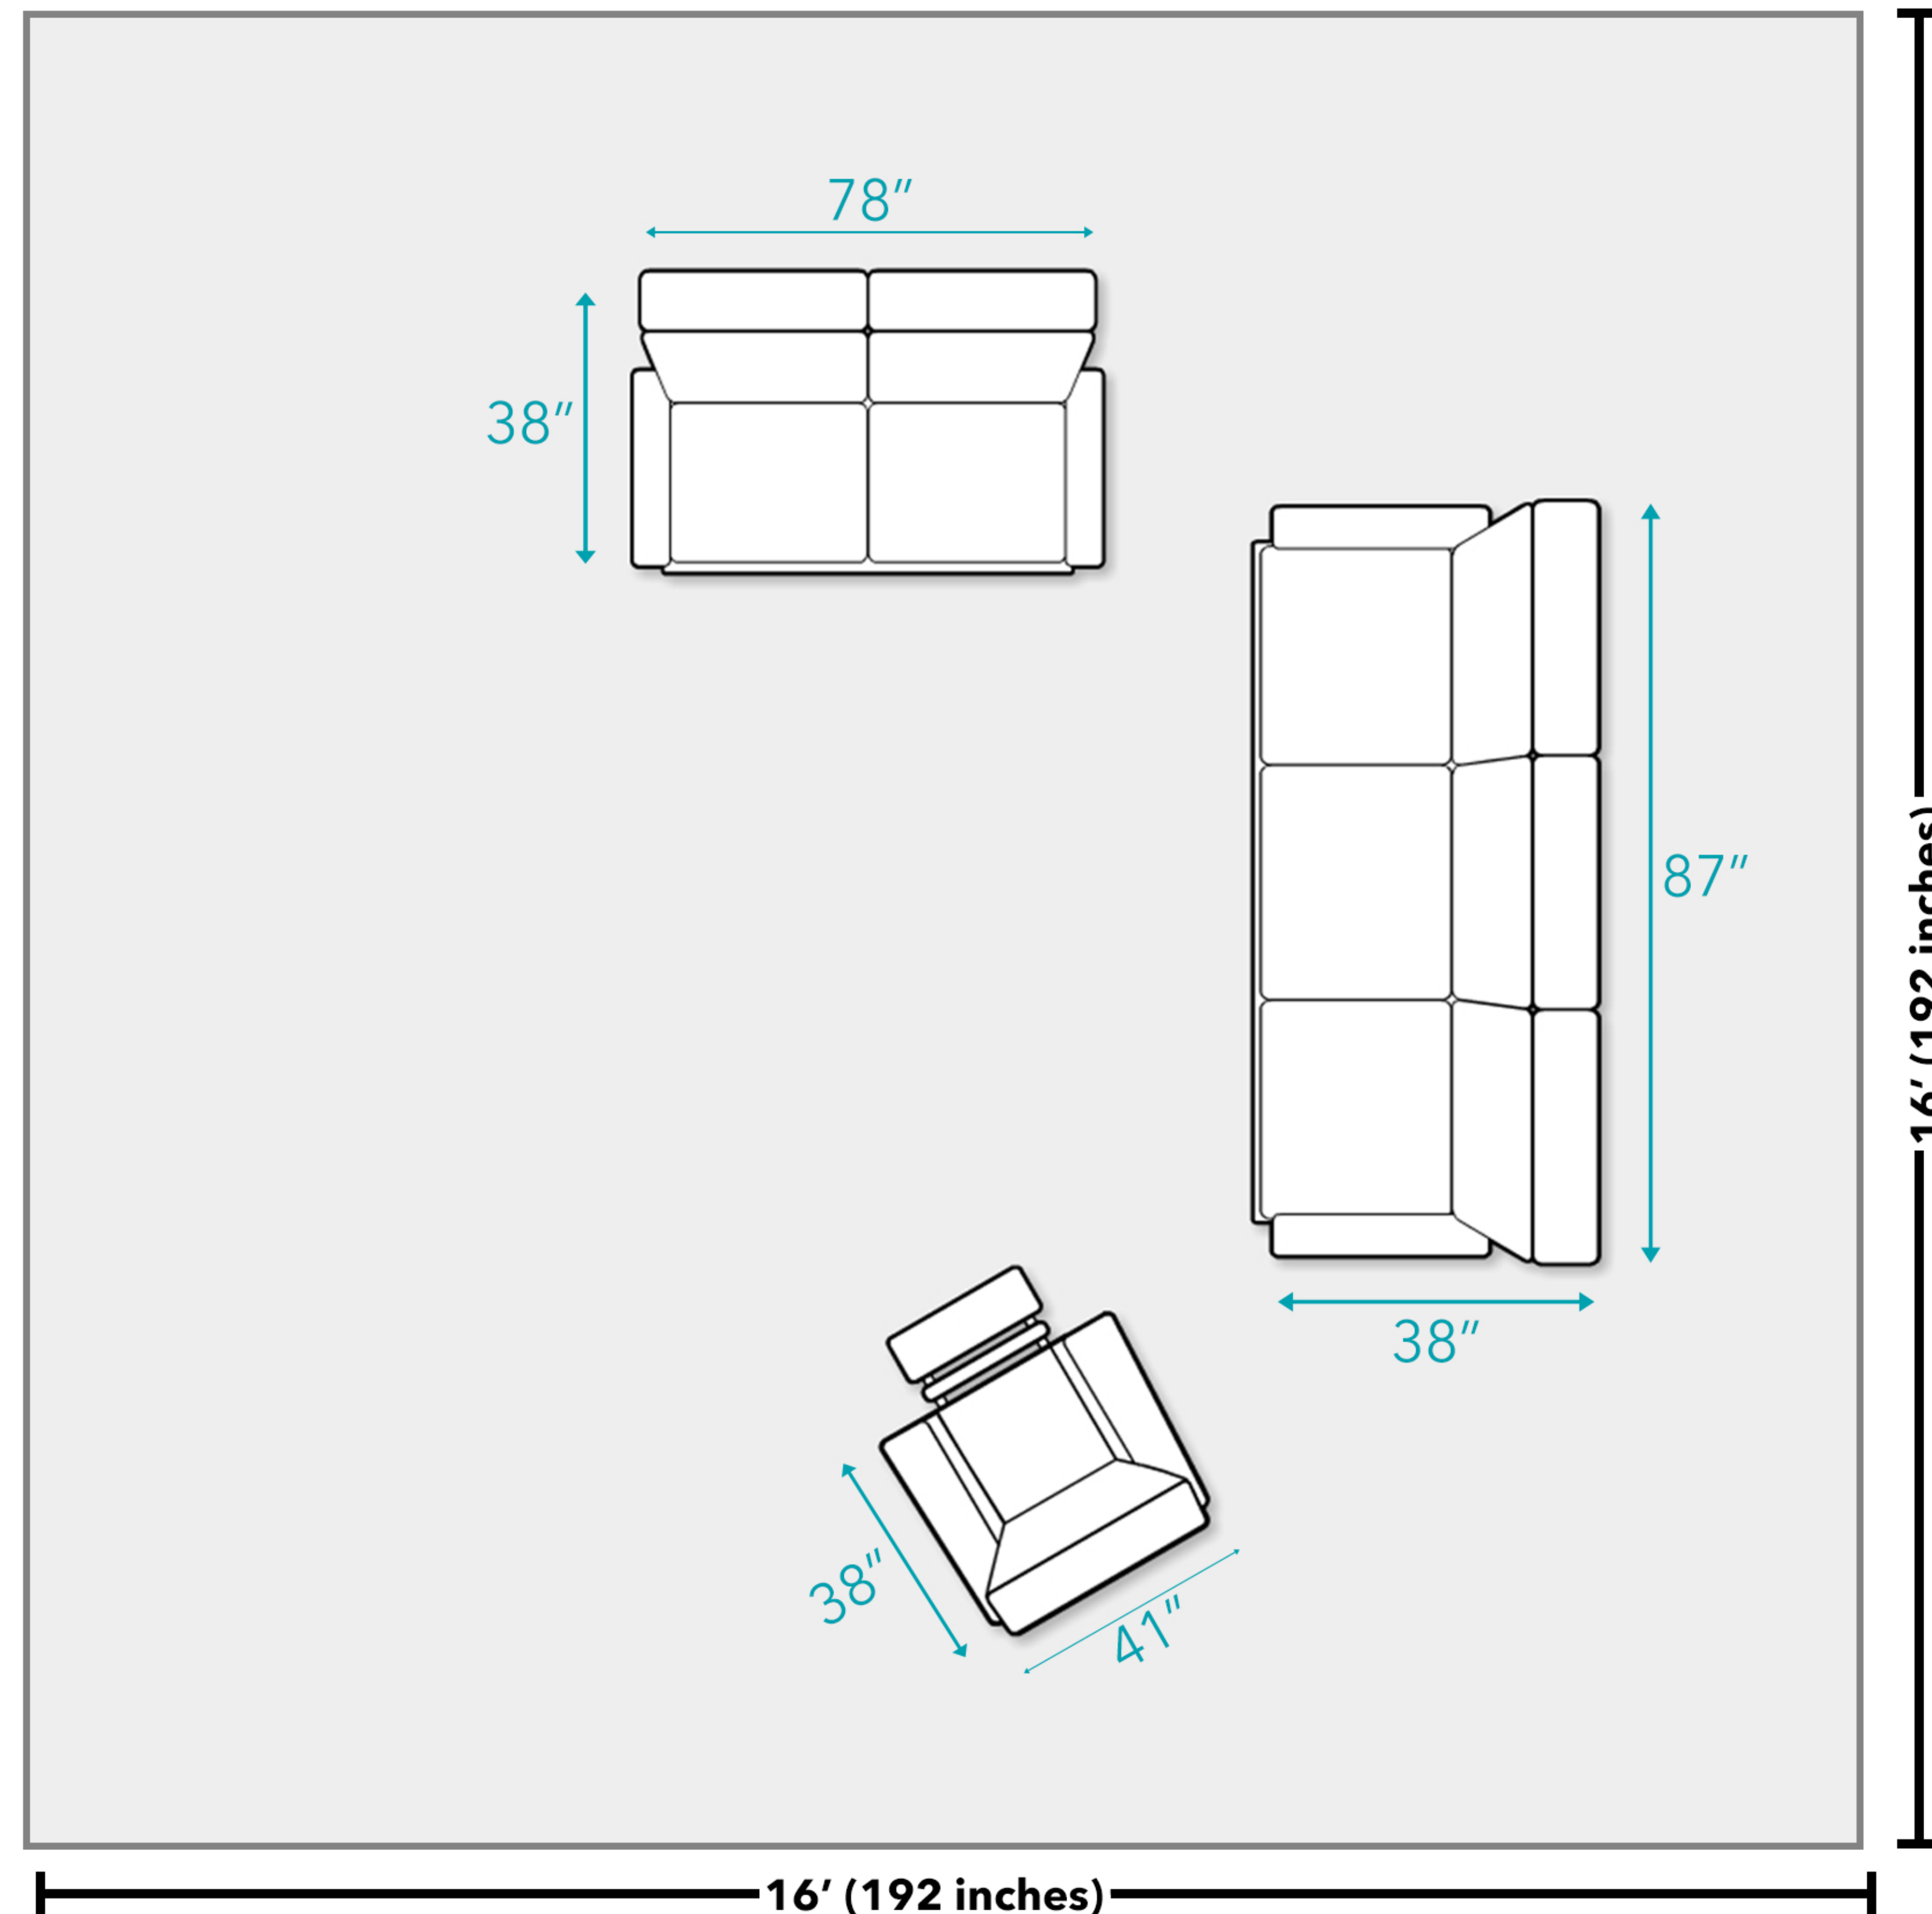

Matthew 3 Piece Reclining Sofa, Loveseat, and Chair

Overall Dimensions:

- Sofa Dimensions: 87" W x 38" D x 40" H
- Loveseat Dimensions: 78" W x 38" D x 40" H
- Recliner Dimensions: 41" W x 38" D x 40" H

Additional Dimensions:

- Seat cushions are 20" deep
- Seat cushions are 21" high off the ground
- Armrest Dimensions: 9.5" W x 25.5" H
- Backrest Dimensions: 26" H
- Fully Reclined Length: 64" L

Door width required for delivery: 29"

Floor Plan

National Average Living Room Size

As of 2018, Dimensions Guide estimates that the average living room is a 16x16 foot square. Depending on the size of your home, including the number of people in your household, it may make sense for your living room to be a different size or shape. All measurements are approximate and are provided for informational purposes only.