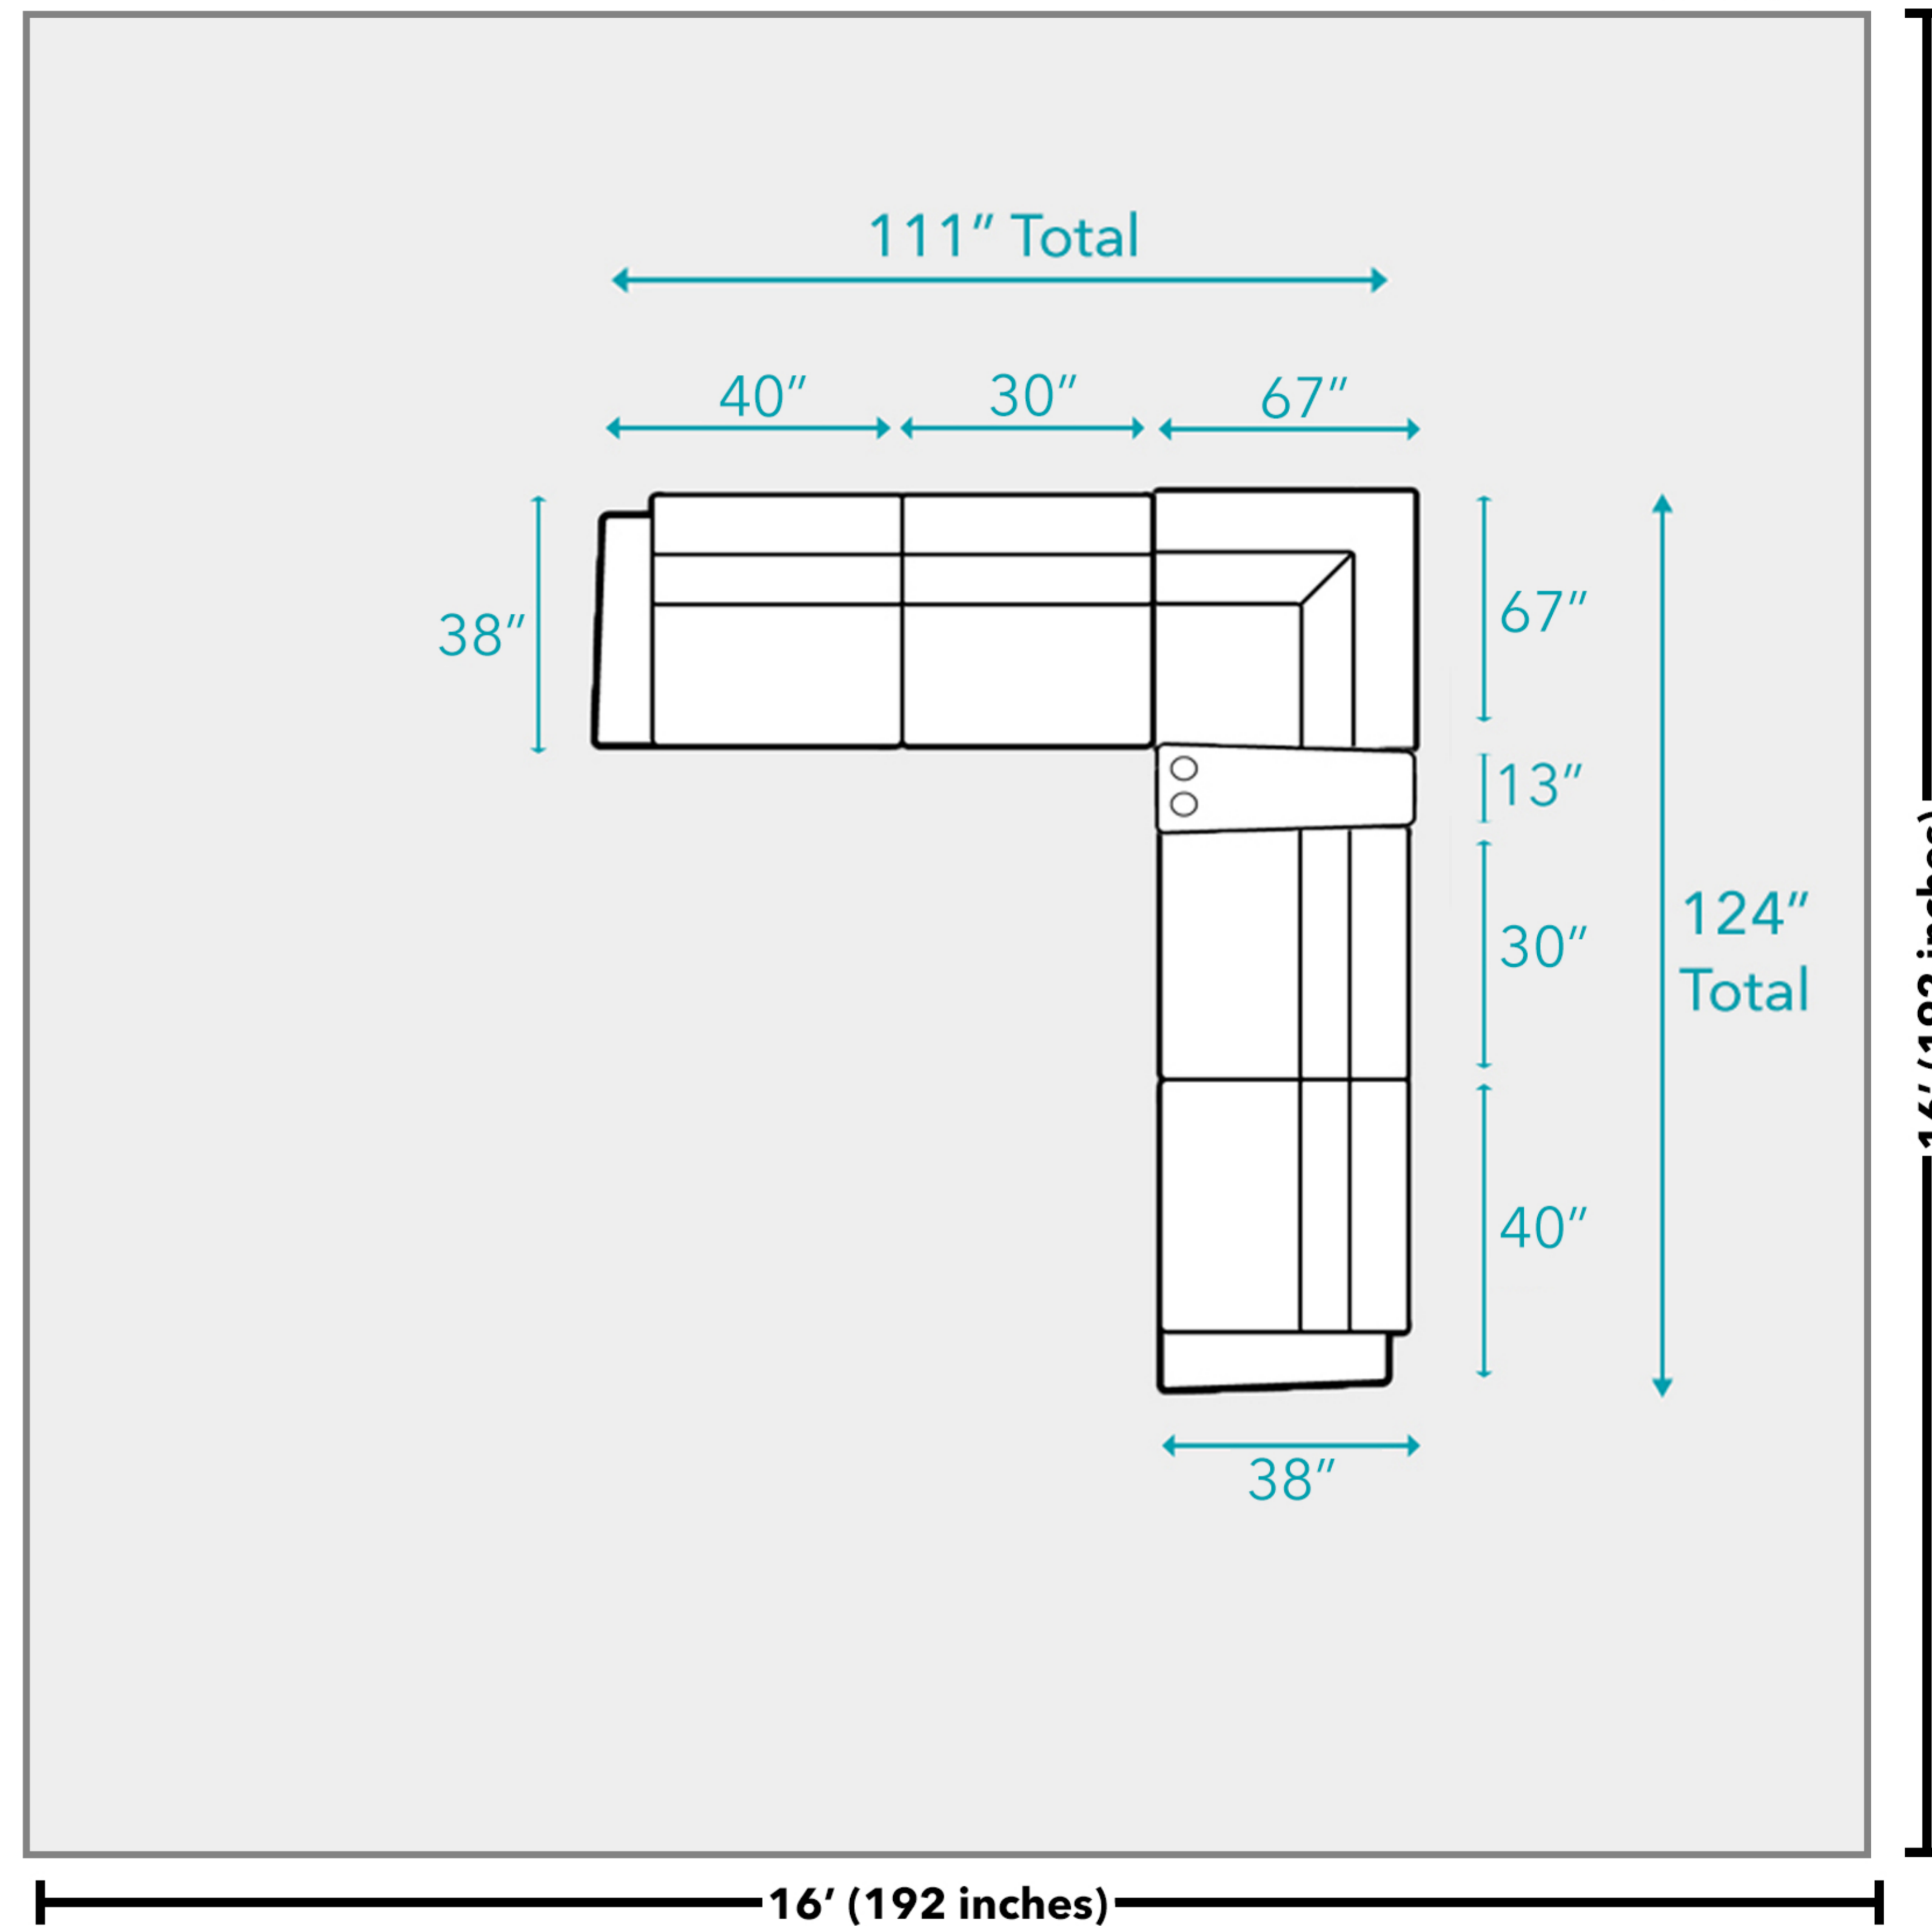

## Overall Dimensions:

- Sectionals: 124" W x 111" D x 42" H
- Left- Facing Recliner Dimensions: 40"W x 38"D x 42"H
- Middle Wedge Dimensions: 67" W x 42.5" D x 42" H
- Armless Chair Dimensions: 30" W x 38" D x 42" H
- Console Dimensions: 13" W x 38" D x 42" H
- Right-Facing Recliner Dimensions: 40" W x 38" D x 42" H

## Additional Dimensions:

- Seat cushions are 20" deep
- Seat cushions are 21" high off the ground
- Armrest Height: 26" H

**Door width required for delivery: 29"**

Floor Plan

## National Average Living Room Size

As of 2018, Dimensions Guide estimates that the average living room is a 16x16 foot square. Depending on the size of your home, including the number of people in your household, it may make sense for your living room to be a different size or shape. All measurements are approximate and are provided for informational purposes only.