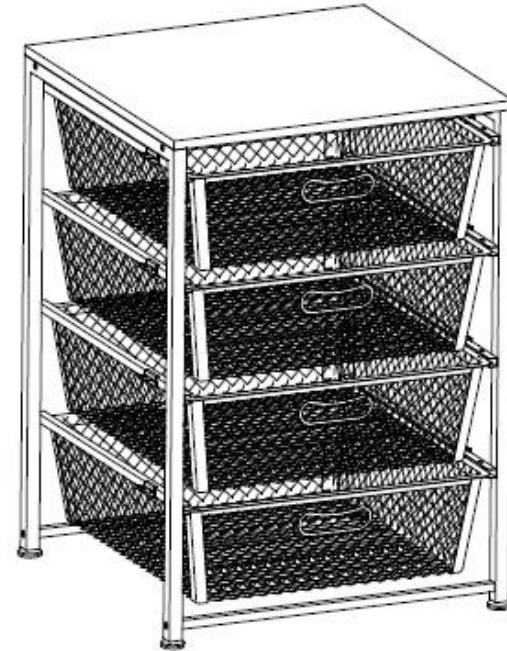

ASSEMBLY INSTRUCTIONS

4-DRAWER STEEL MESH ORGANIZER

Model No. 16227

If you are missing any parts, have any questions, or need additional assistance in assembly, please contact the customer service department at: