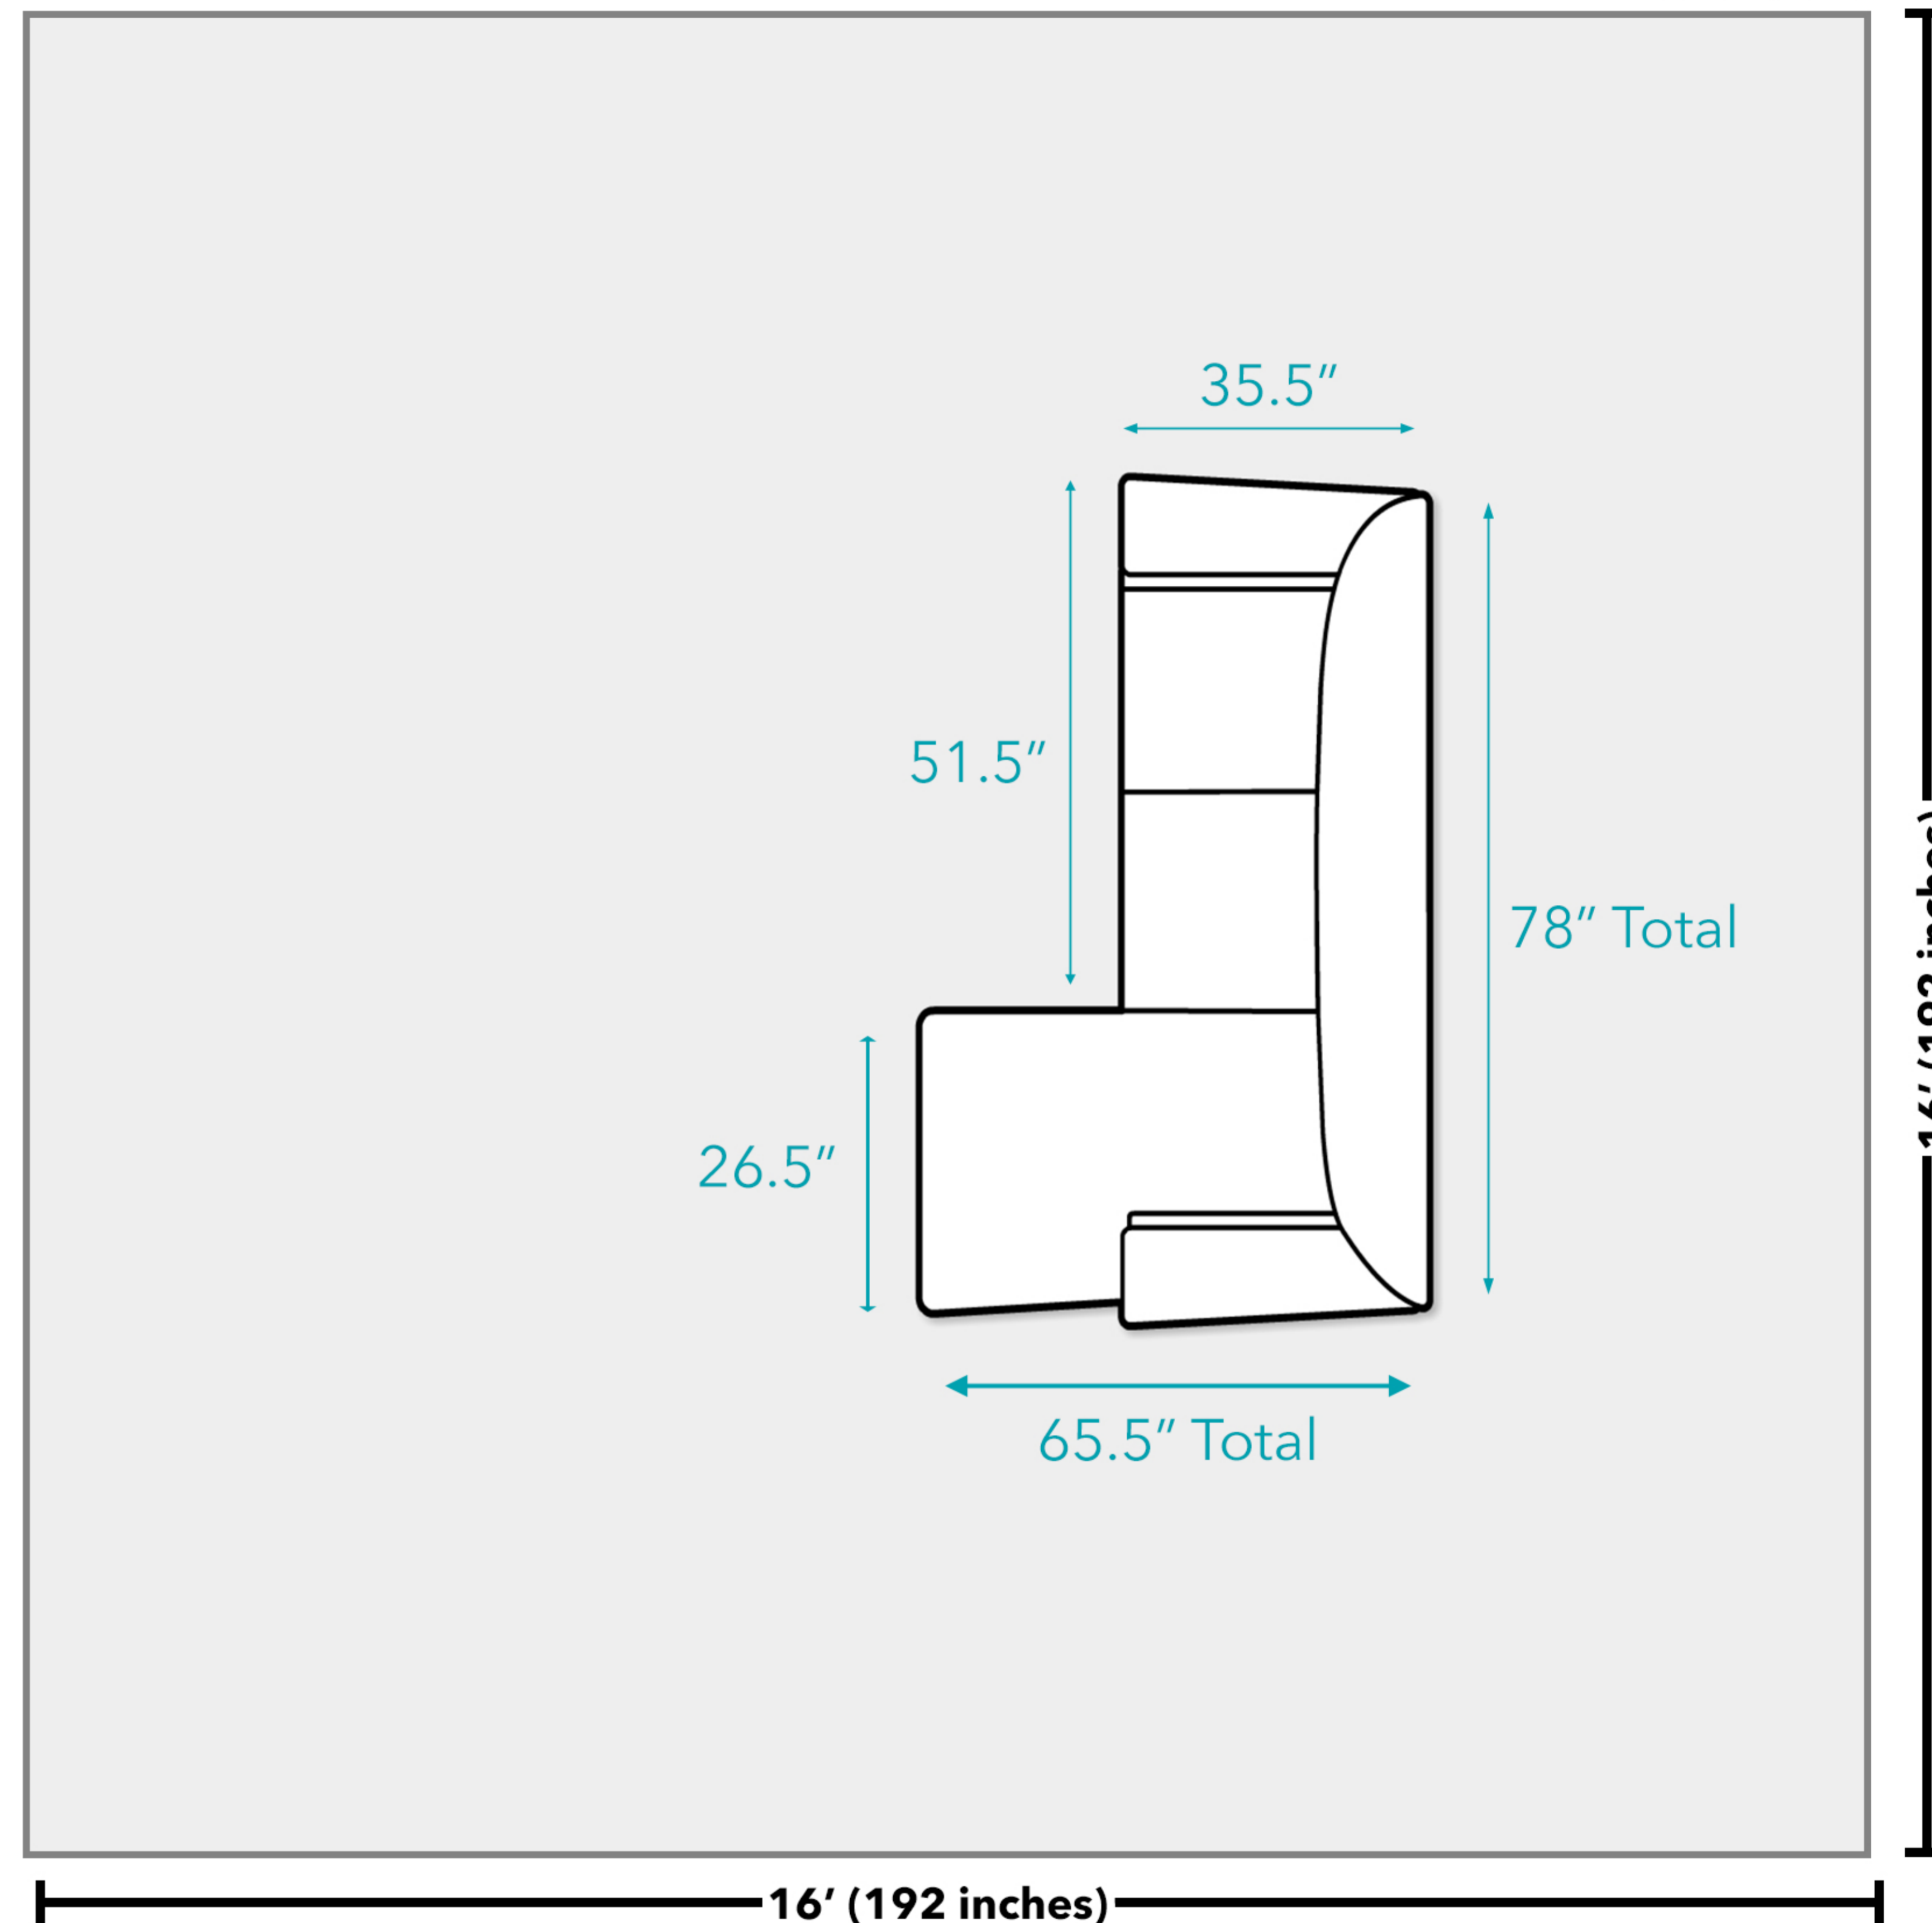

## Hudson 2-Piece Sectional Sofa Set

### Overall Dimensions:

- Sectional: 78" W x 65.5" D (including chaise) x 34" H
- 2 Seater Loveseat Dimensions: 51.5" W x 35.5" D x 34" H
- Chaise Dimensions: 26.5" W x 65.5" D x 34" H

Door width required for delivery: 29"

Floor Plan

### National Average Living Room Size

As of 2018, Dimensions Guide estimates that the average living room is a 16x16 foot square. Depending on the size of your home, including the number of people in your household, it may make sense for your living room to be a different size or shape. All measurements are approximate and are provided for informational purposes only.