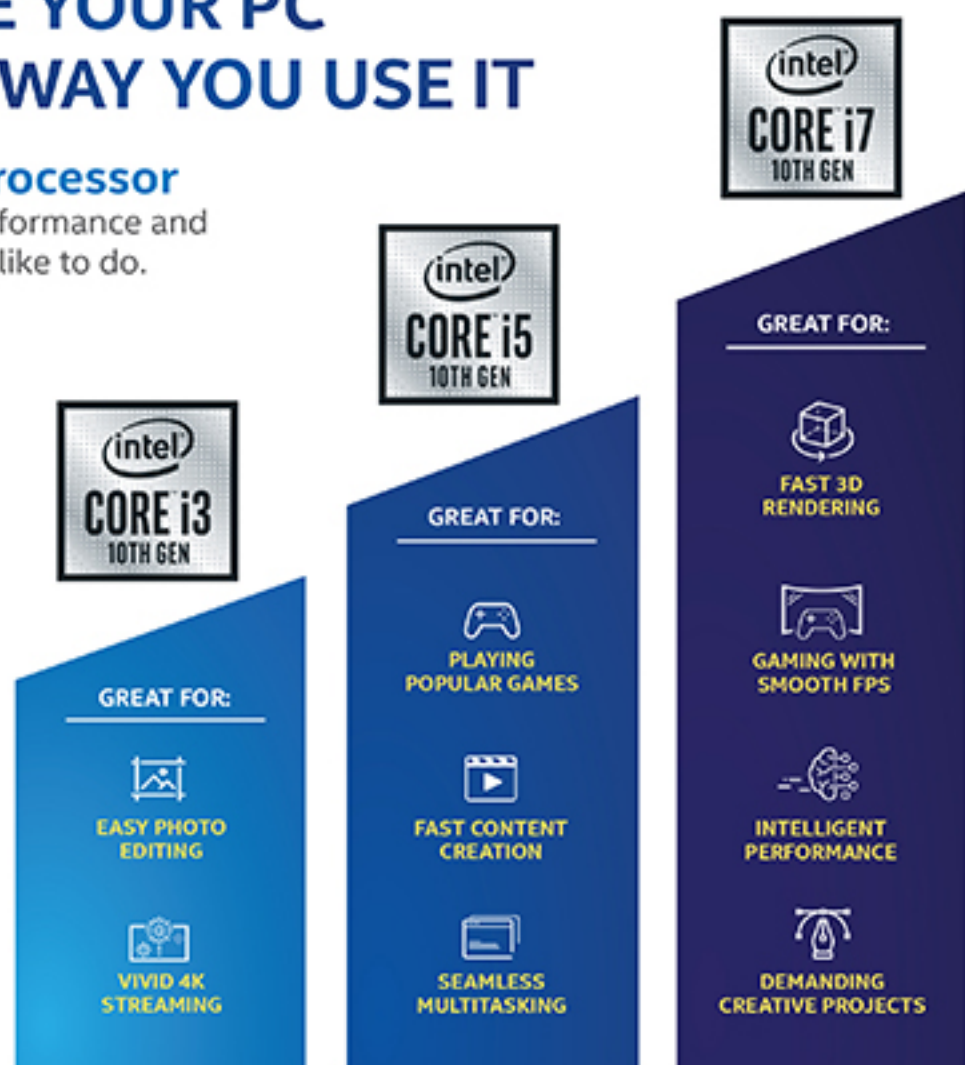

OPTIMIZE YOUR PC FOR THE WAY YOU USE IT

Choose the processor
with the level of performance and
power for what you like to do.

TAKE YOUR DEVICE TO THE NEXT LEVEL

> WANT A PC FOR ENTERTAINMENT?

Intel® Iris® Plus Graphics lets you game, create and stream in rich detail and vibrant color.¹