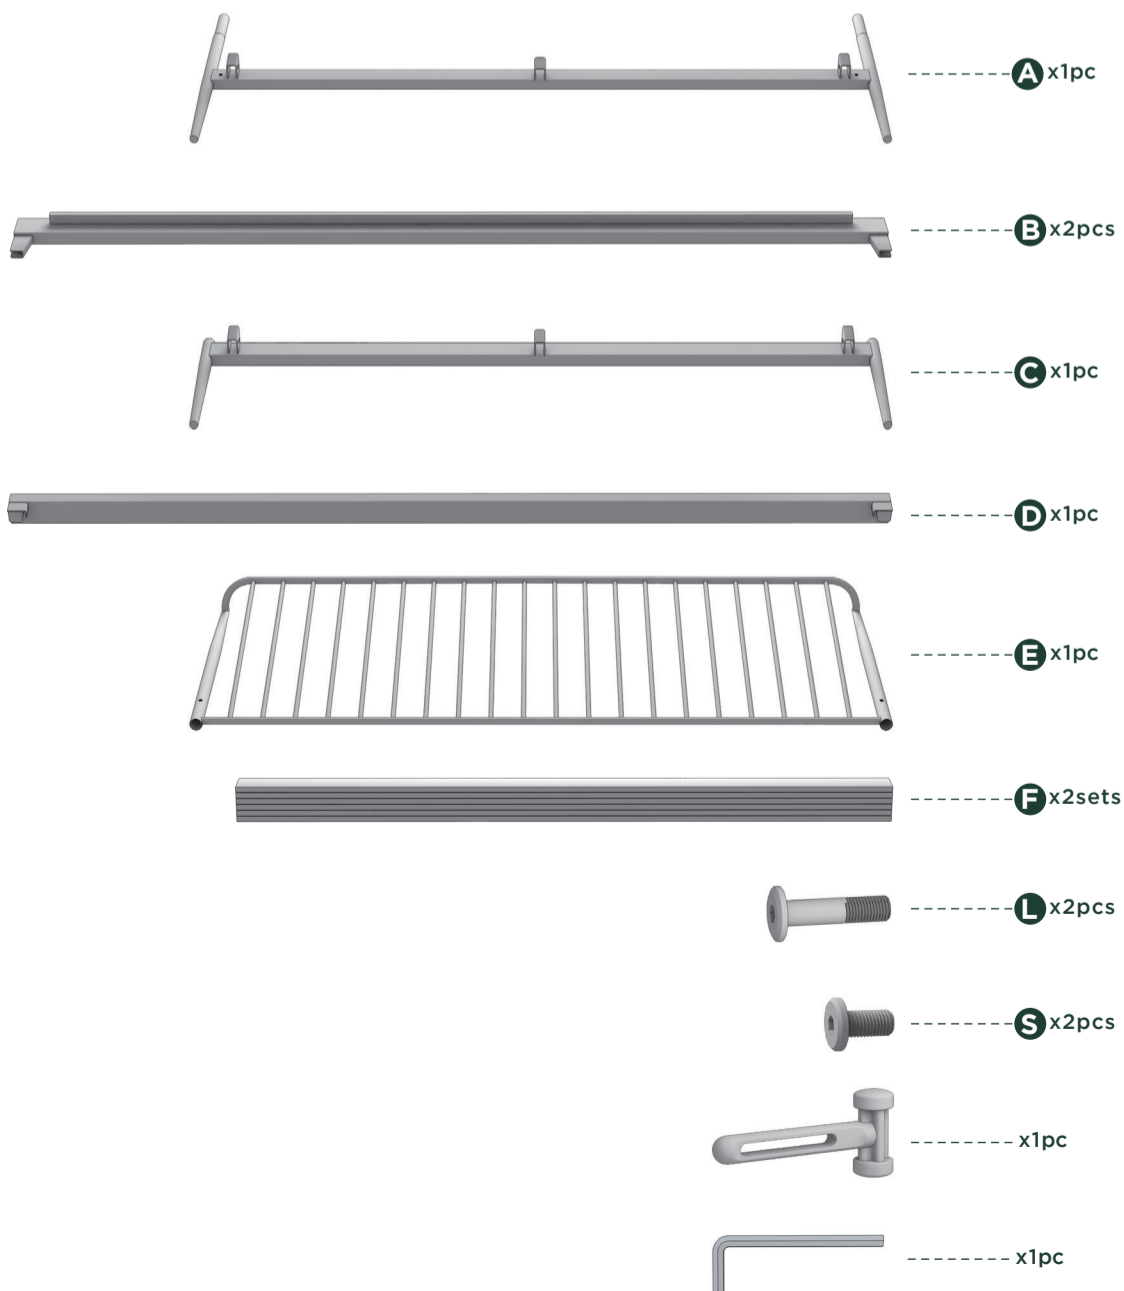

Easy as 1-2-3 Assembly Instruction

Numbers must Match for Secure Assembly

FBMMH1-2ZC-12-2

Components

Return Policy

ZINUS believes you will absolutely love your new addition to your home, but if for some reason you want to return the product, please contact us directly before you decide to return your product to the retailer. Our Customer Service organization can answer most concerns and can assist you with any questions you may have about your new product.

8

9

10