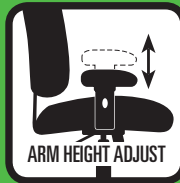

COMFORT GUIDE

ARM HEIGHT ADJUST

Arm height adjustment allows the user to raise or lower the arms to help prevent neck strain